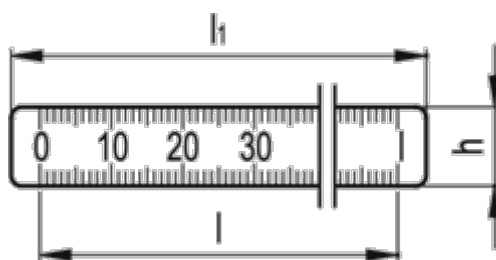

Data Sheet

Article number: 20756300

Description: E+G Rulers
GN 711-KUS 300-W-L

Measures

g	= 2
h	= 11
l	= 300
l1	= 308
Material thickness	= 0.3